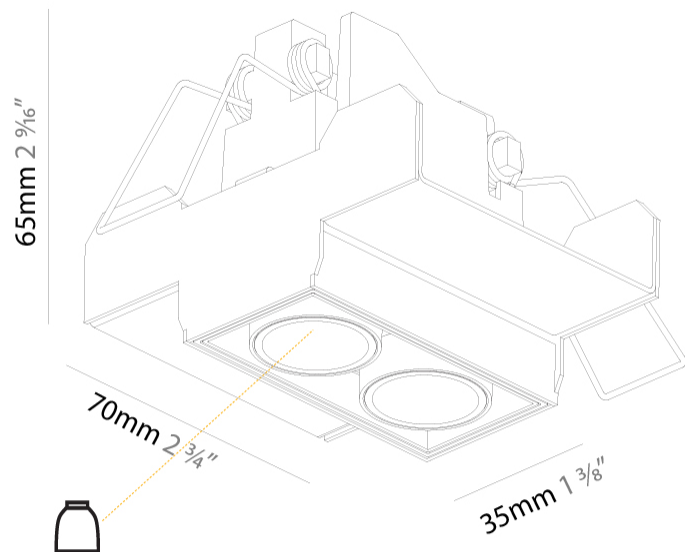

GENERAL

Series: Magiq
Subseries: Magiq 2 Cell
Brand: Prolicht
Division: Architectural
Mounting Type: Trimless
Mounting Location: Ceiling
Subcategory: Downlight

PHYSICAL

Shape: Rectangle
Length (mm): 70
Length (in): 2 ¾
Width (mm): 35
Width (in): 1 ⅜
Height (mm): 65
Height (in): 2 ⅞
Ceiling Thickness (mm): 12.5
Ceiling Thickness (in): 1/2
Min. Recessing Depth (mm): 100
Min. Recessing Depth (in): 3 ⅝
Light Distribution: Downlight
Weight (kg): 0.241
Weight (lbs): 0.53
Fixture Finish: BLK / WHI
Fixture Material: Aluminum Die Cast
Cut-out Measurements: 82mm / 3 1/4" x 42mm / 1 5/8"
Upon Request: Unique Ceiling Thickness

ELECTRICAL

Lamp Type: LED (Zhaga Standard)
Input Wattage (W): 9
Total Output Wattage (W): 8.2
Dimming: Tri-Mode (Non-Dimming and Phase Dimming (120Vac only) and 0-10V Dimming)
Driver Included: No
Driver Location: Remote
Driver Type: Constant Current - Universal
Driver Class: Class 2
Input Voltage (V): 120 - 277
Constant Current (MA): 1050

LED

Number of LEDs: 2
Color Temperature (°K): 2700 / 3000 / 3500 / 4000
Max. Delivered Lumen (lm): 314 / 342 / 350 / 357
Nominal Lumen (lm): 440 / 480 / 490 / 500
CRI: >90 CRI
Lamp Life (hrs): 50000
Upon Request: Special Color Temperature

OPTICAL

Reflector°: 8 / 18 / 34
Upon Request: Special Beam Angles

RATINGS AND CERTIFICATIONS

Certified By: CSA Certified to UL and CSA Standards
IP rating: IP20