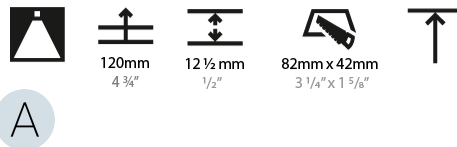

GENERAL

Series: Magiq
 Subseries: Magiq 2 Cell
 Brand: Prolicht
 Division: Architectural
 Mounting Type: Trimless
 Mounting Location: Ceiling
 Subcategory: Downlight

PHYSICAL

Shape: Rectangle
 Length (mm): 70
 Length (in): 2 ¾
 Width (mm): 35
 Width (in): 1 ⅜
 Height (mm): 65
 Height (in): 2 ⅞
 Ceiling Thickness (mm): 12.5
 Ceiling Thickness (in): 1/2
 Min. Recessing Depth (mm): 100
 Min. Recessing Depth (in): 3 ⅝
 Light Distribution: Downlight
 Weight (kg): 0.241
 Weight (lbs): 0.53
 Fixture Finish: BLK / WHI
 Fixture Material: Aluminum Die Cast
 Cut-out Measurements: 82mm / 3 1/4" x 42mm / 1 5/8"
 Upon Request: Unique Ceiling Thickness

LED

Number of LEDs: 2
 Color Temperature (°K): 2700 / 3000 / 3500 / 4000
 Max. Delivered Lumen (lm): 314 / 342 / 350 / 357
 Nominal Lumen (lm): 440 / 480 / 490 / 500
 CRI: >90 CRI
 Lamp Life (hrs): 50000
 Upon Request: Special Color Temperature

OPTICAL

Reflector°: 8 / 18 / 34
 Upon Request: Special Beam Angles

RATINGS AND CERTIFICATIONS

Certified By: CSA Certified to UL and CSA Standards
 IP rating: IP20

MAGIQ 2 CELL TRIMLESS

A35616-

PROJECT _____

GENERAL

Series: Magiq
 Subseries: Magiq 2 Cell
 Brand: Prolicht
 Division: Architectural
 Mounting Type: Recessed
 Mounting Location: Ceiling
 Subcategory: Downlight

PHYSICAL

Shape: Rectangle
 Length (mm): 80
 Length (in): 3 1/8
 Width (mm): 45
 Width (in): 1 3/4
 Height (mm): 64
 Height (in): 2 1/2
 Ceiling Thickness (mm): 10 / 12.5 / 15 / 25 / 30
 Ceiling Thickness (in): 3/8 or 1/2 or 9/16 or 1 or 1 3/16
 Min. Recessing Depth (mm): 100
 Min. Recessing Depth (in): 3 15/16
 Light Distribution: Downlight
 Weight (kg): 0.145
 Weight (lbs): 0.32
 Fixture Finish: SSR / BKV / CWI / CRY / HAB / UFT / ITA / RUA / FTG / MYG / LOD / PUS / FRO / FUP / KIA / POP / BLS / SPG / MEY / GOH / GUM / CHC / COM / ABZ / JAG / OBR / MOS / ROR
 Holder Finish: WHI / BLK
 Fixture Material: Aluminum Die Cast
 Cut-out Measurements: 73mm / 2 7/8" x 38mm / 1 1/2"